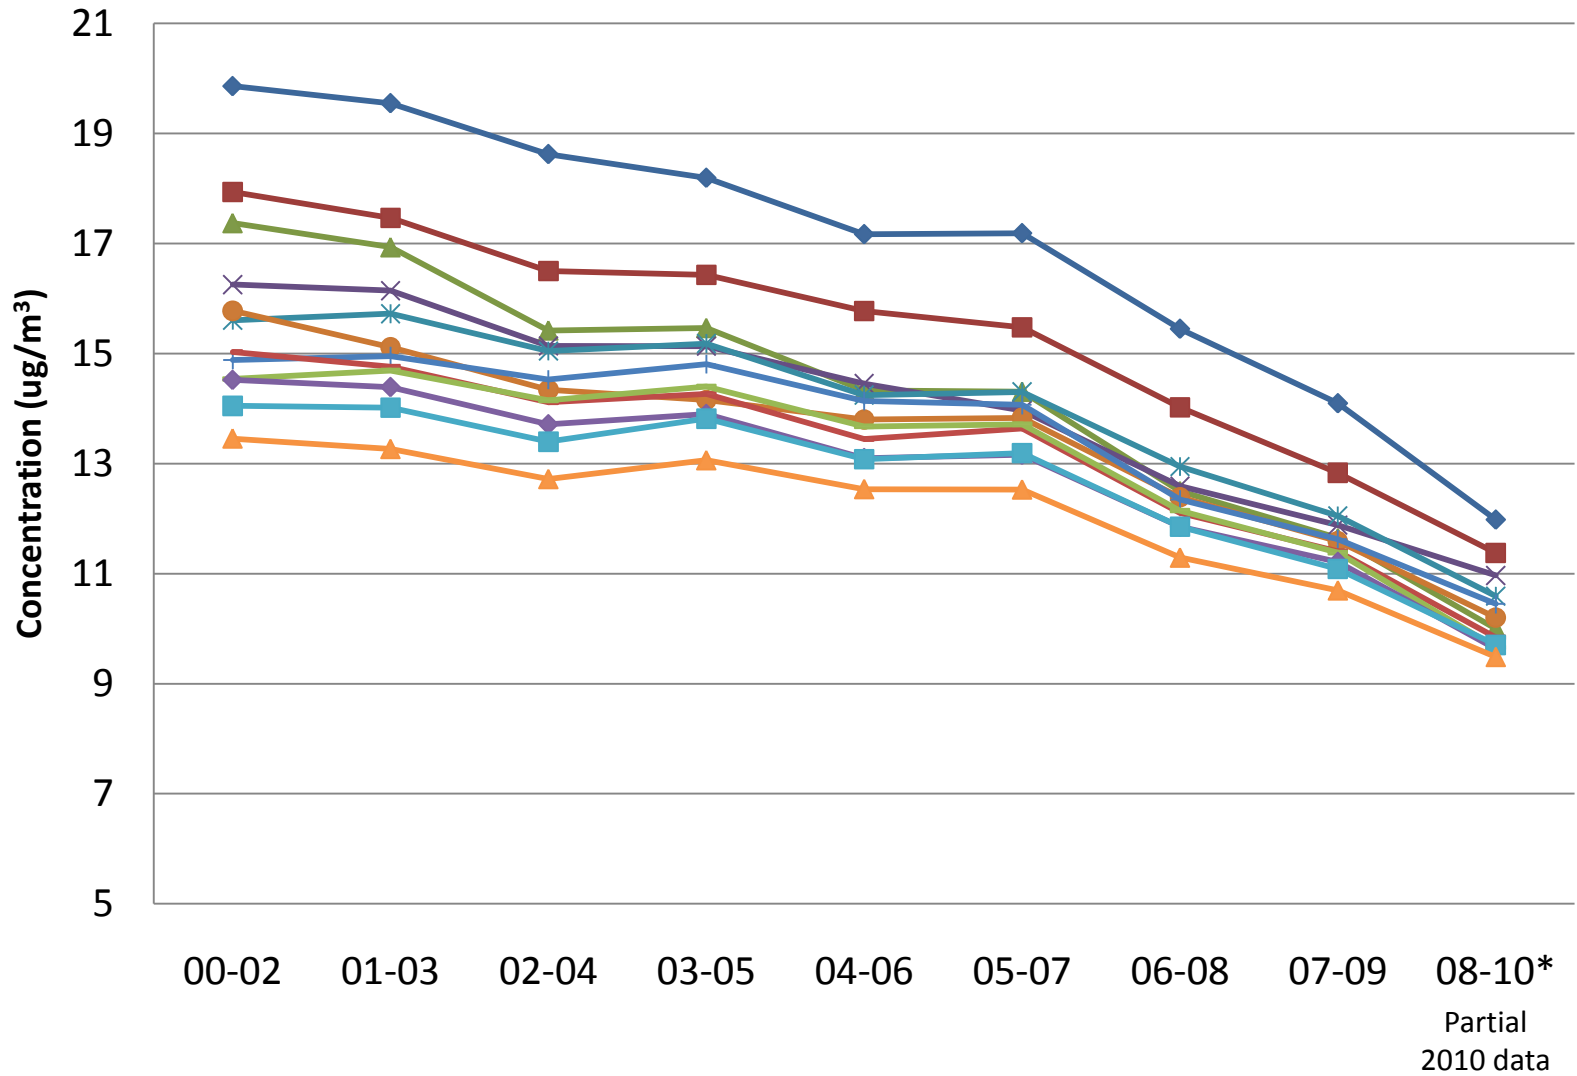

Southeast Michigan annual PM2.5

3-Year Average