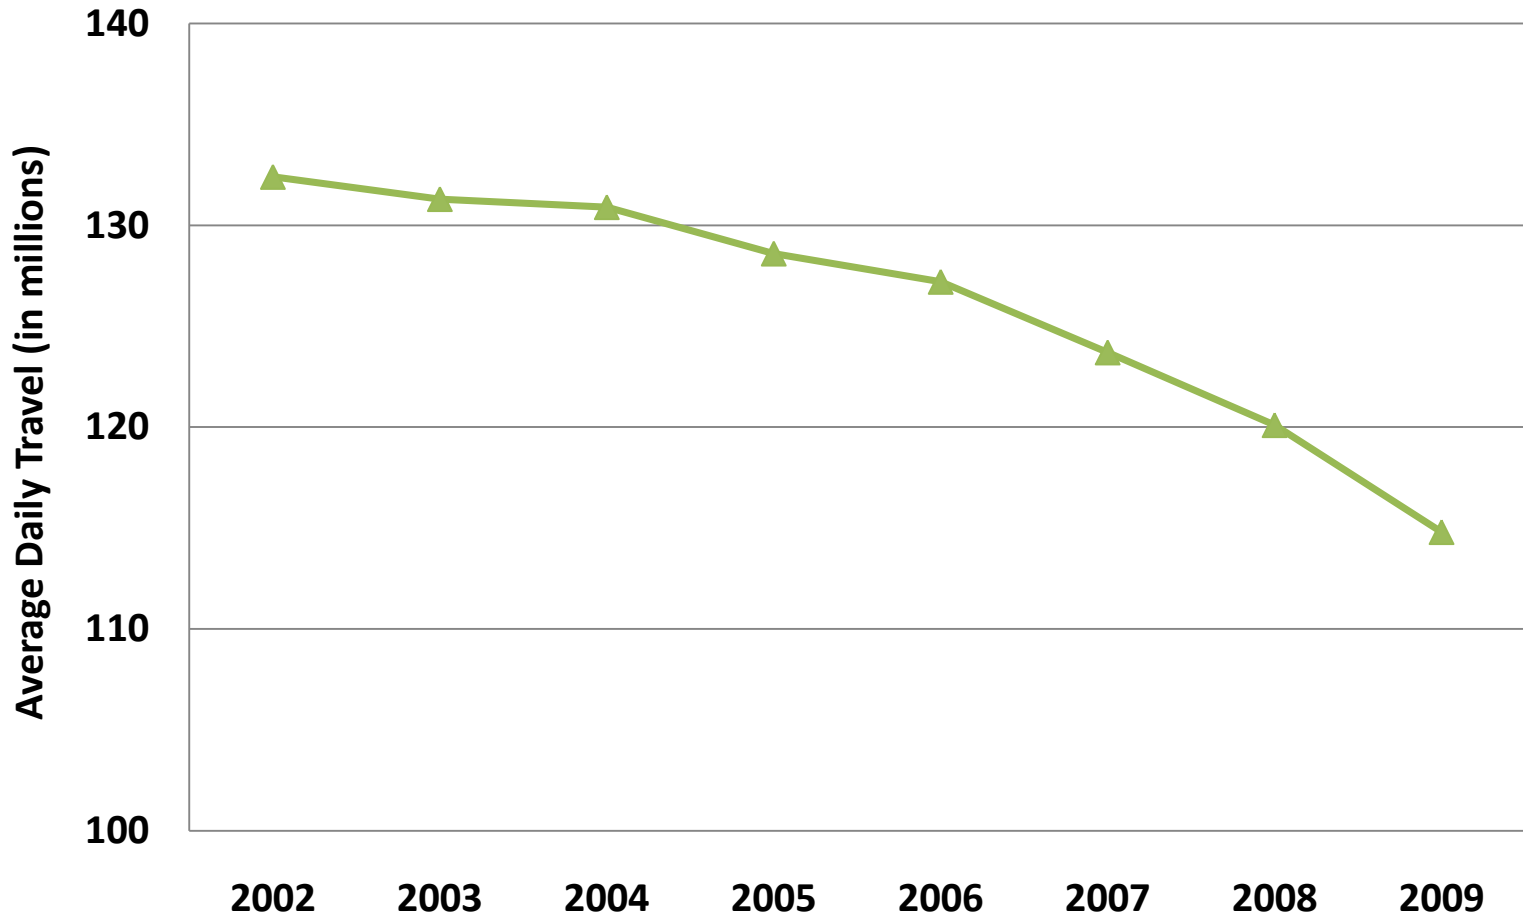

Air Quality Concerns - An MPO Perspective

LADCO Regional Air Quality Workshop
October 26, 2010

Joan Weidner
Southeast Michigan Council of Governments

We've lost over 400,000 jobs since 2000

Southeast Michigan Employment, 2000-2035

We are traveling less

Vehicle miles traveled in Southeast Michigan

Source: SEMCOG

Property tax revenues have plummeted

Yearly Percent Change in Taxable Value
Southeast Michigan

The Decline in our fiscal capacity is staggering!