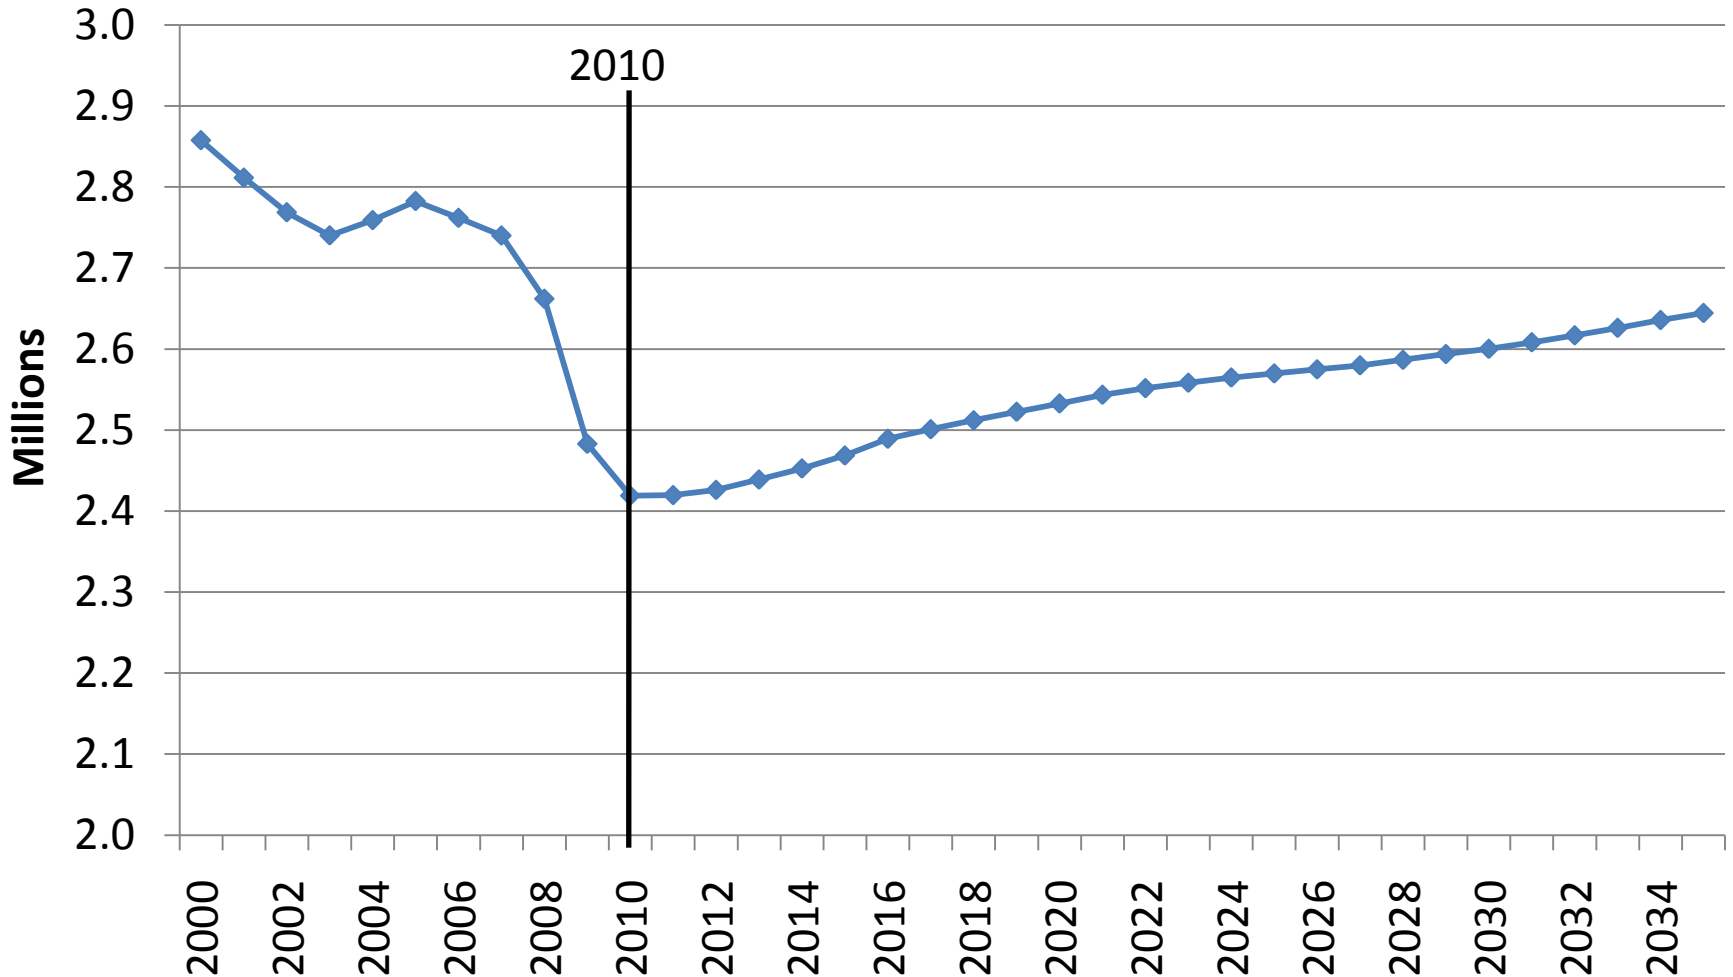

Air Quality Concerns - An MPO Perspective

LADCO Regional Air Quality Workshop
October 26, 2010

Joan Weidner
Southeast Michigan Council of Governments

We've lost over 400,000 jobs since 2000

Southeast Michigan Employment, 2000-2035

We are traveling less

Vehicle miles traveled in Southeast Michigan

Source: SEMCOG

Property tax revenues have plummeted

Yearly Percent Change in Taxable Value
Southeast Michigan

The Decline in our fiscal capacity is staggering!