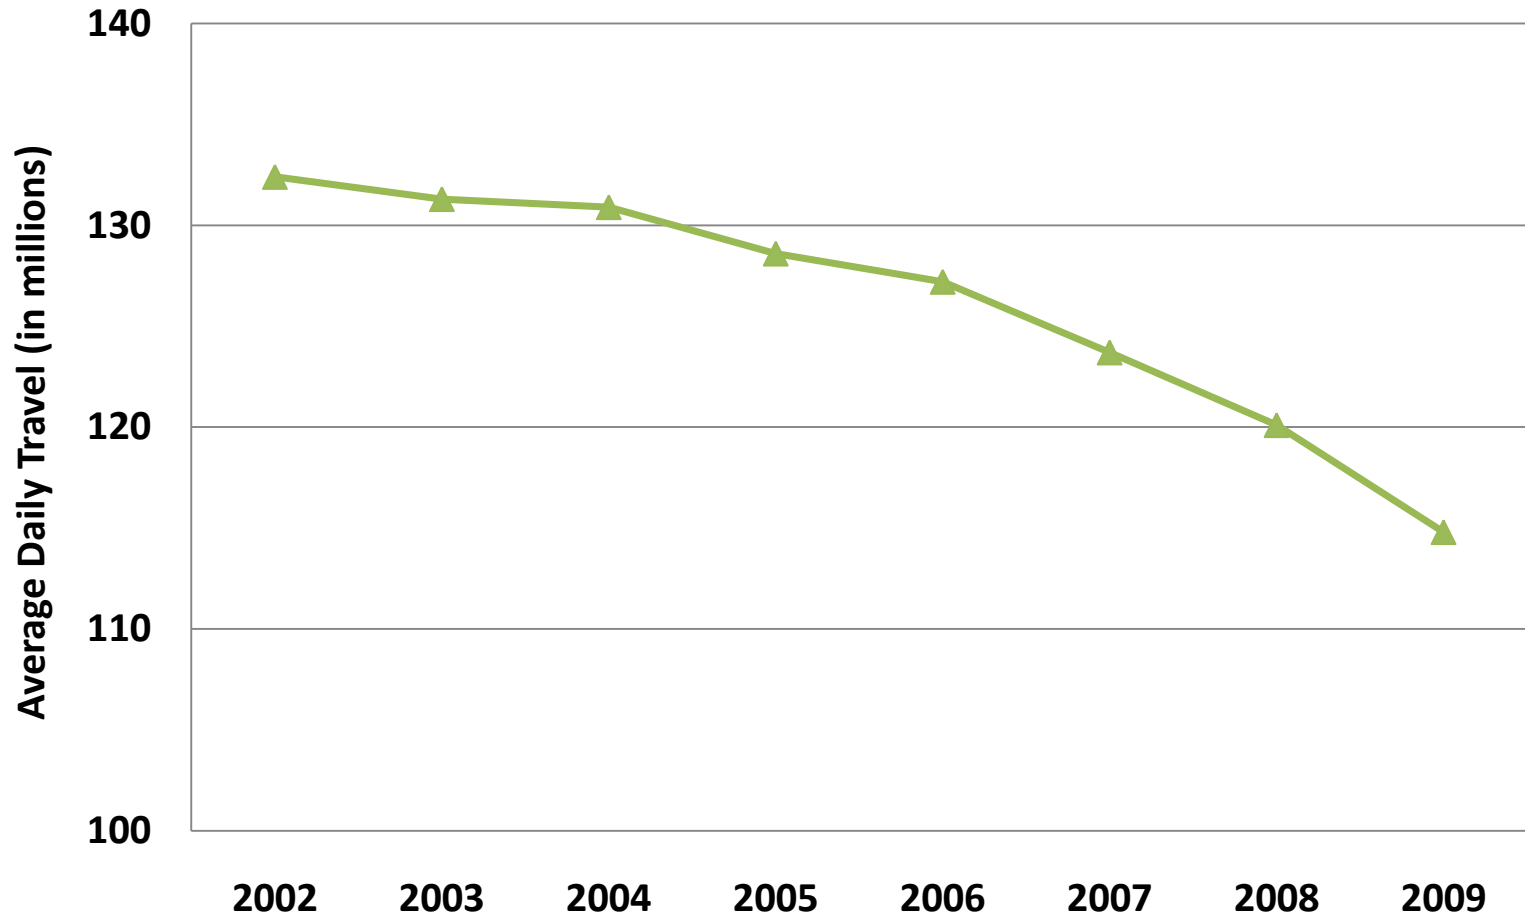

Air Quality Concerns - An MPO Perspective

LADCO Regional Air Quality Workshop
October 26, 2010

Joan Weidner
Southeast Michigan Council of Governments

We've lost over 400,000 jobs since 2000

Southeast Michigan Employment, 2000-2035

We are traveling less

Vehicle miles traveled in Southeast Michigan

Source: SEMCOG

Property tax revenues have plummeted

Yearly Percent Change in Taxable Value
Southeast Michigan

The Decline in our fiscal capacity is staggering!