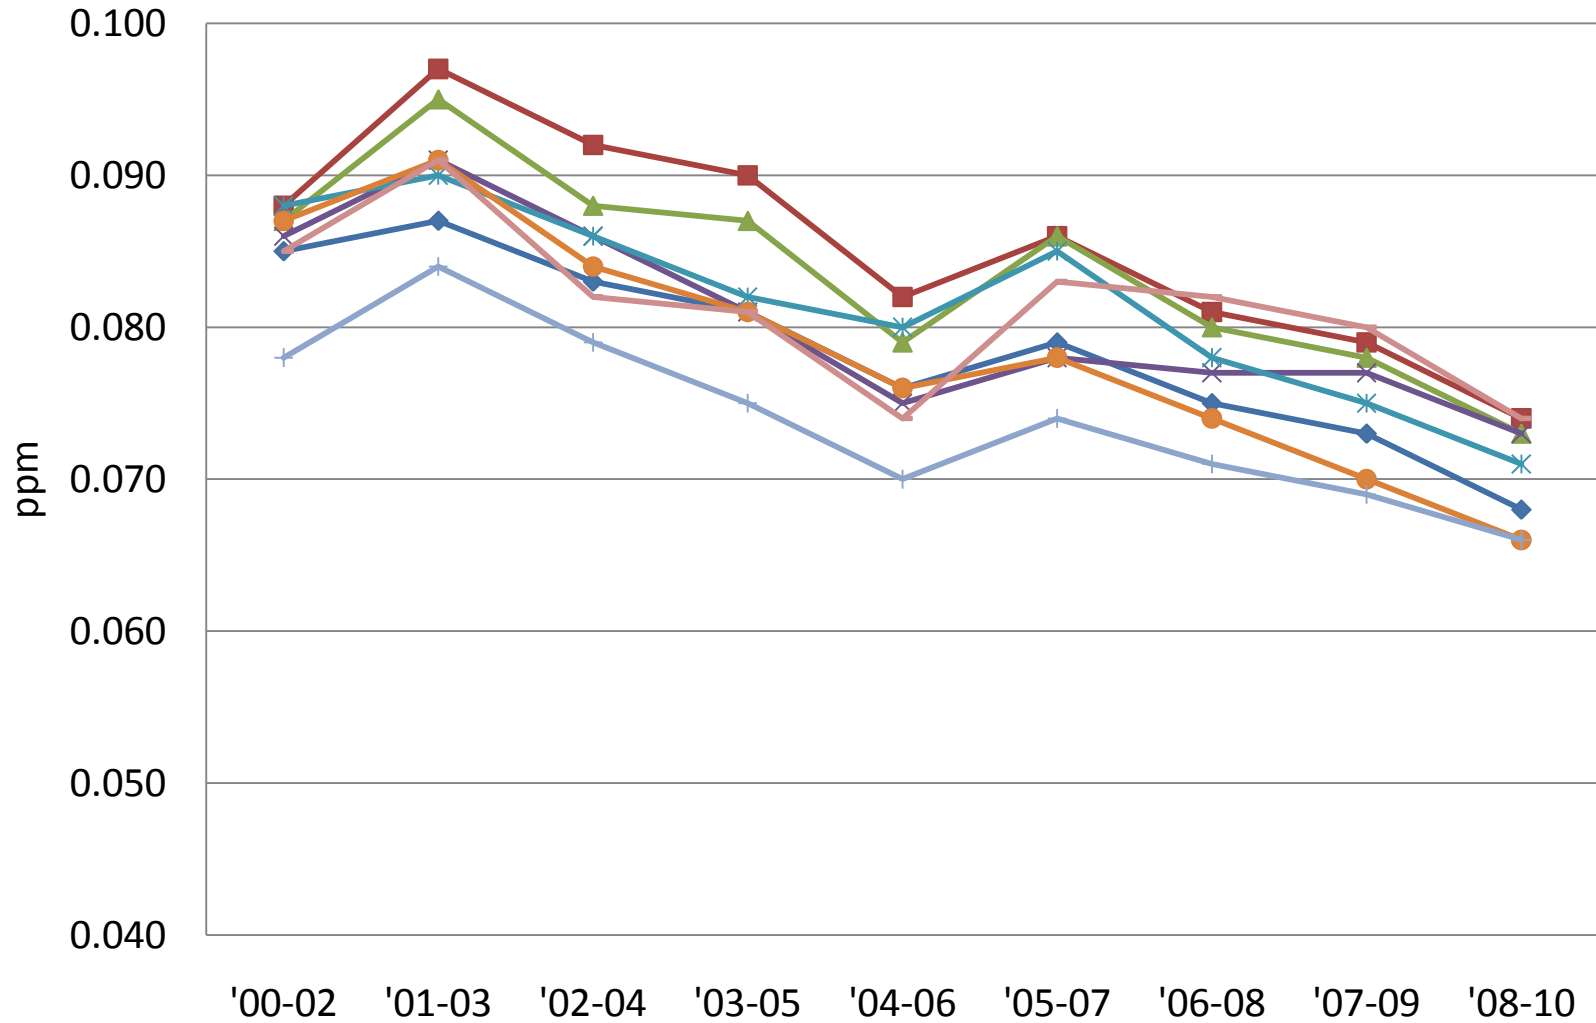

Southeast Michigan Ozone Concentrations

3-Year Average