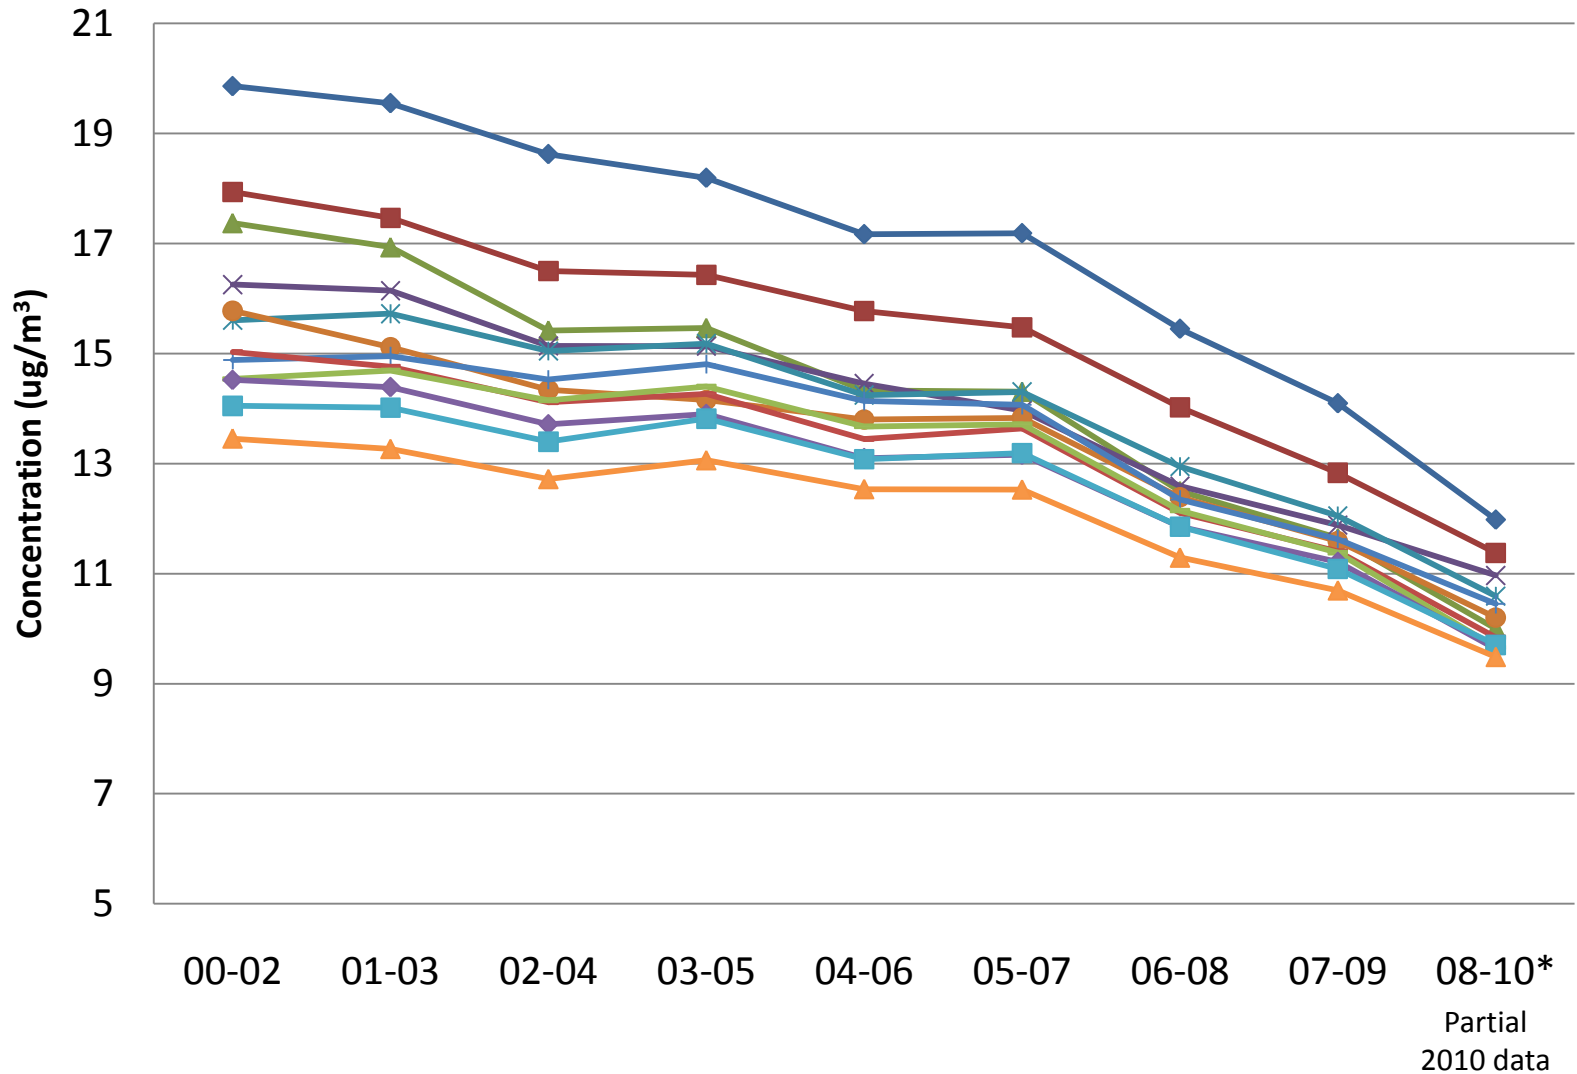

Southeast Michigan annual PM2.5

3-Year Average