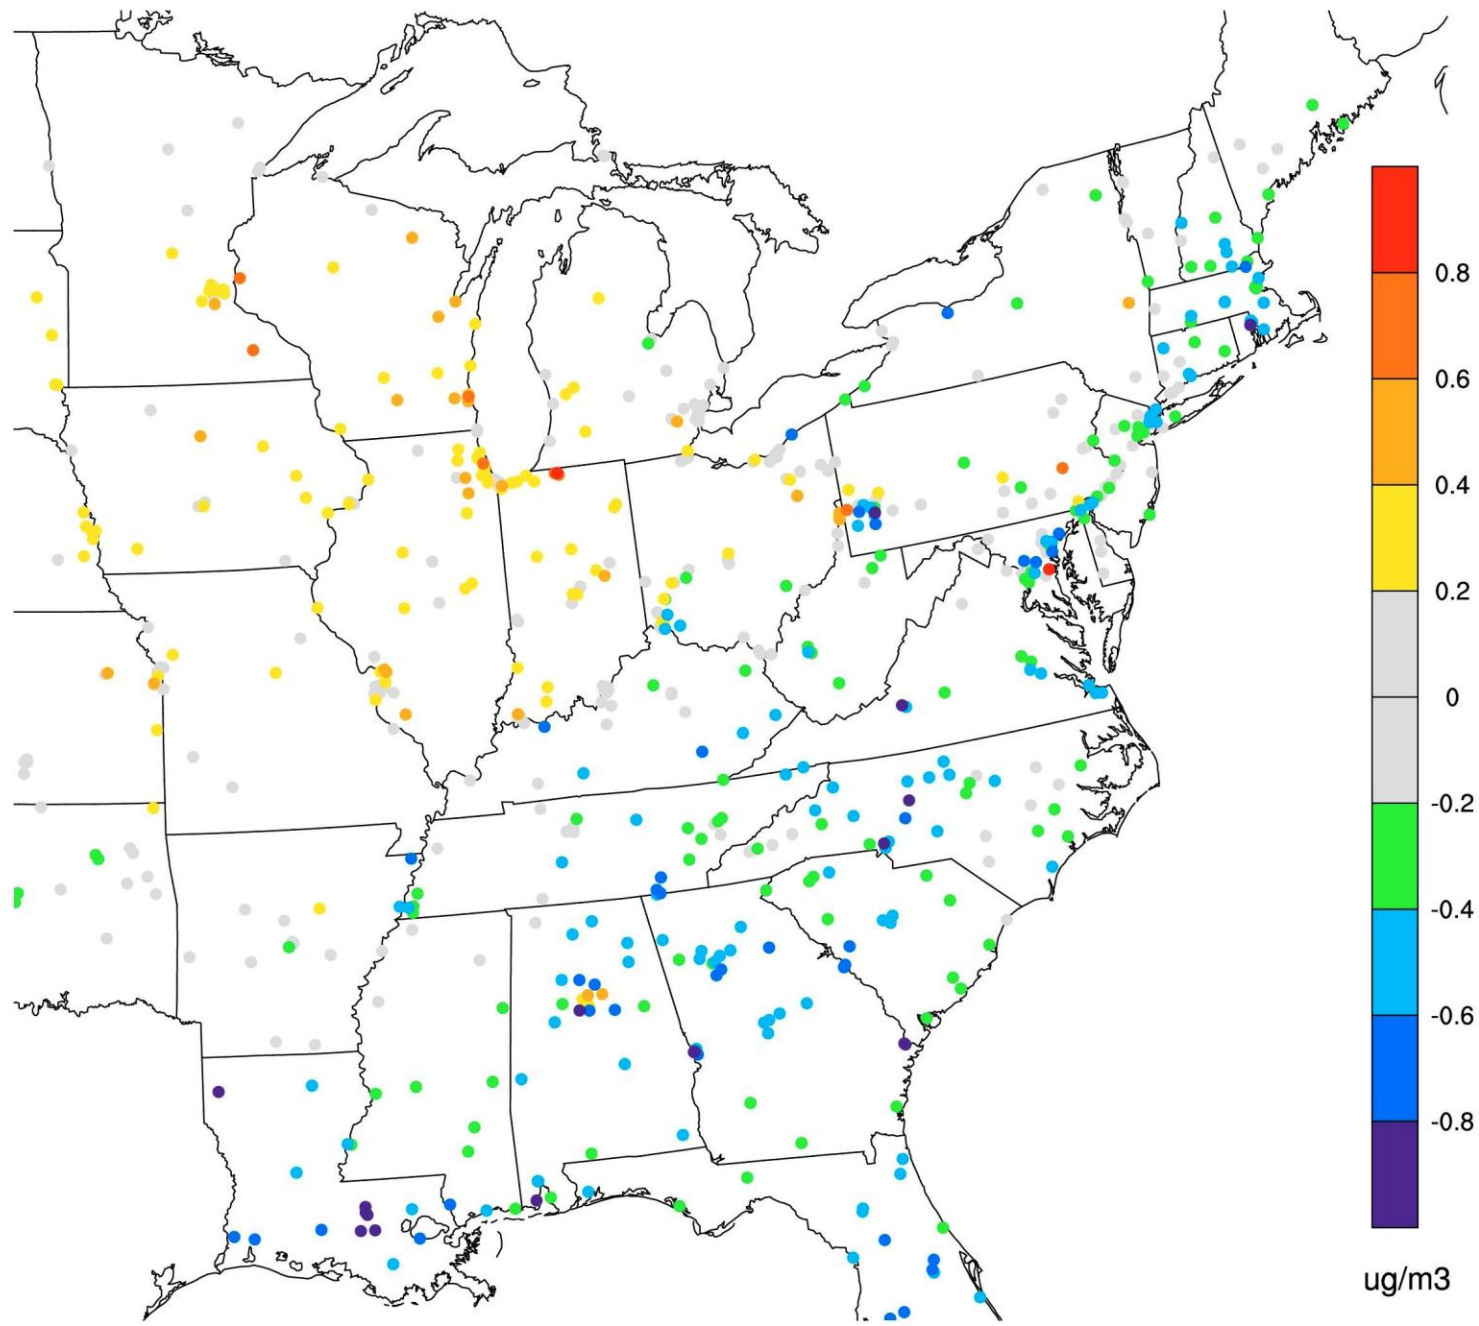

LADCO Attainment Tests and MATS

August 4, 2010

Advanced CAMx Training

LADCO

MATS-LADCO 8-HR O3: 2012cv5

MATS-LADCO Annual PM2.5: 2012cv5

MATS-LADCO 24-HR PM2.5: 2012cv5

+1.642