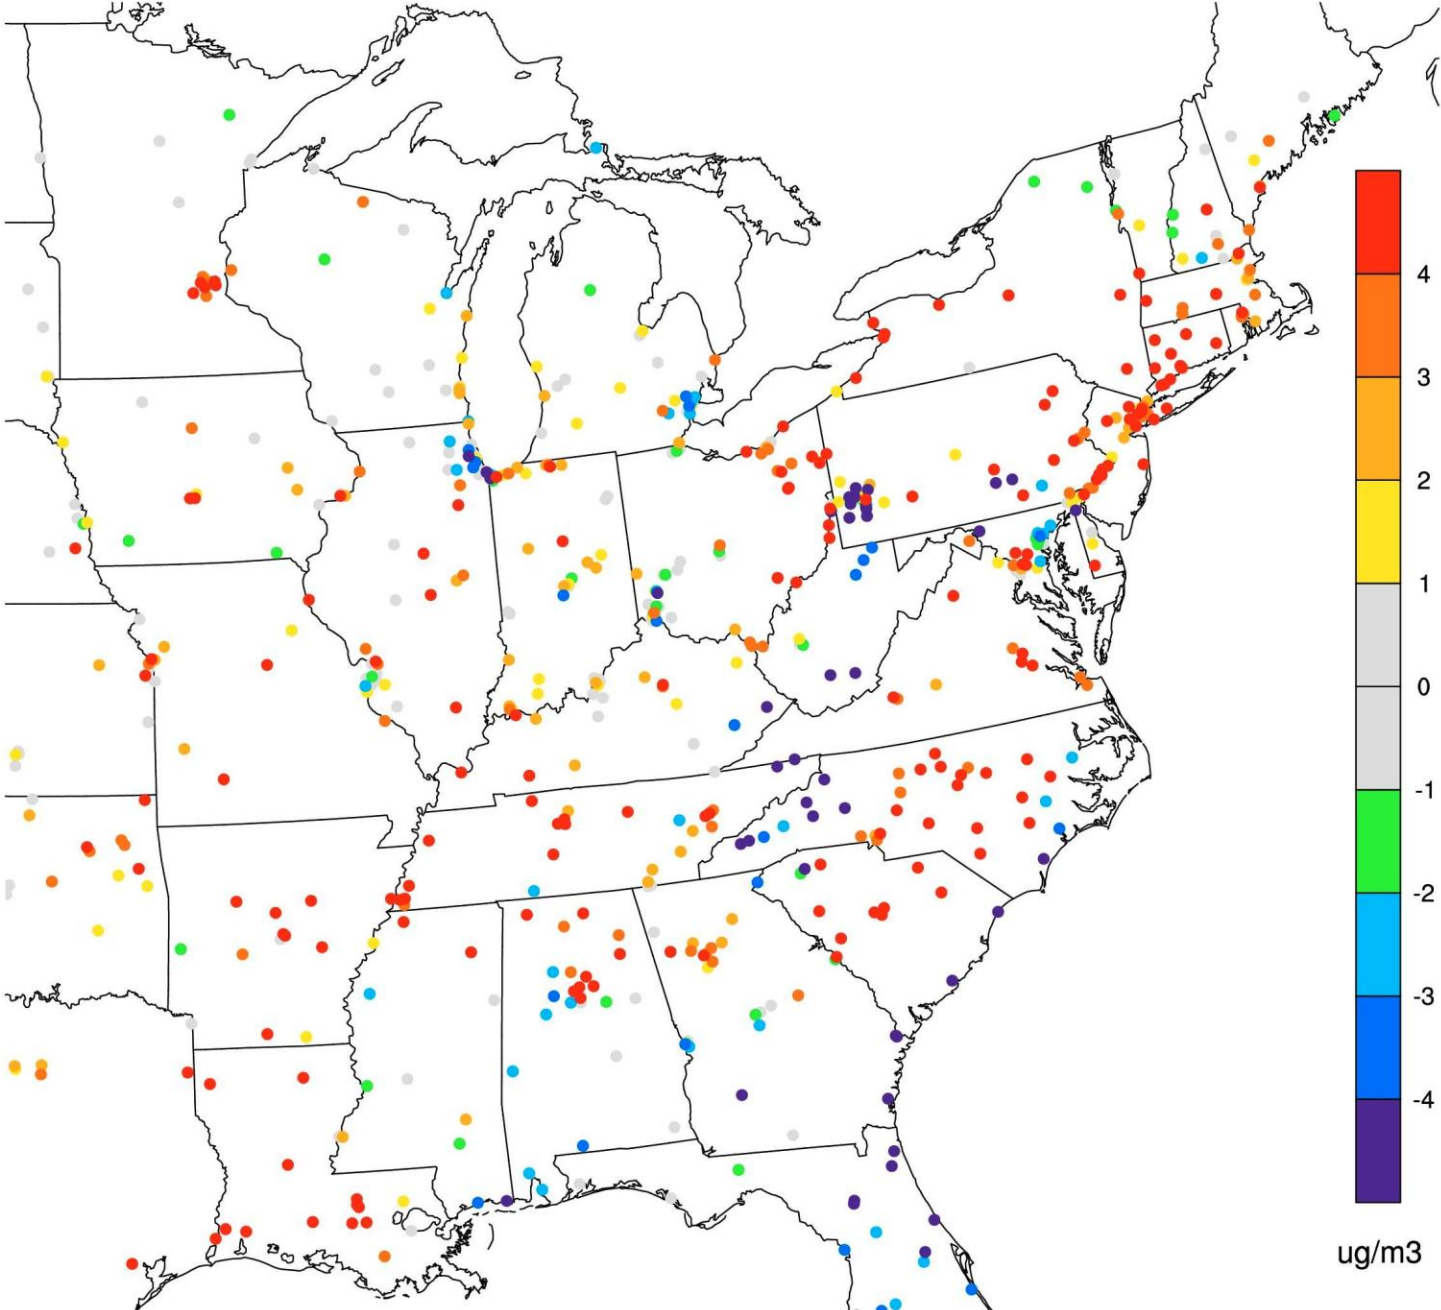

LADCO Attainment Tests and MATS

August 4, 2010

Advanced CAMx Training

LADCO

MATS-LADCO 8-HR O3: 2012cv5

MATS-LADCO Annual PM2.5: 2012cv5

MATS-LADCO 24-HR PM2.5: 2012cv5

+1.642