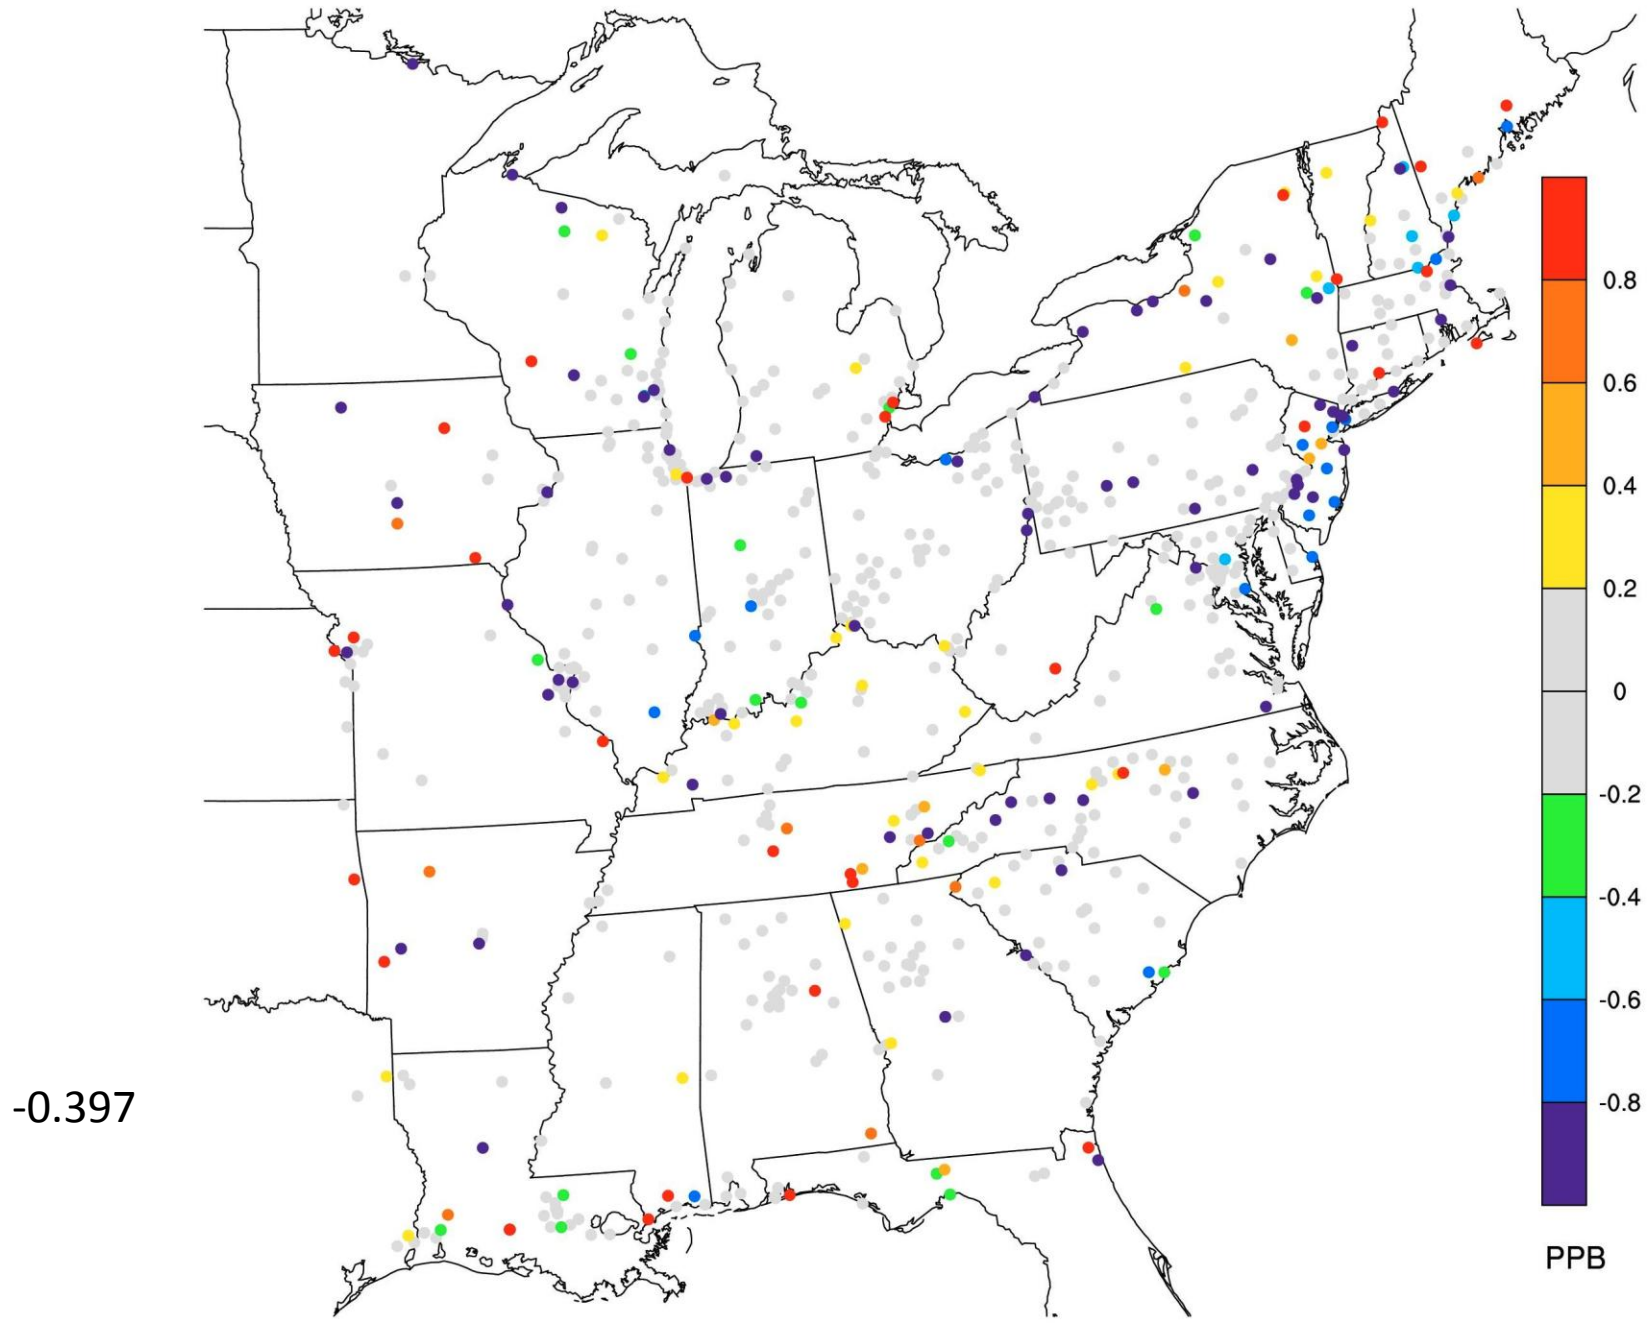

LADCO Attainment Tests and MATS

August 4, 2010

Advanced CAMx Training

LADCO

MATS-LADCO 8-HR O3: 2012cv5

MATS-LADCO Annual PM2.5: 2012cv5

MATS-LADCO 24-HR PM2.5: 2012cv5

+1.642